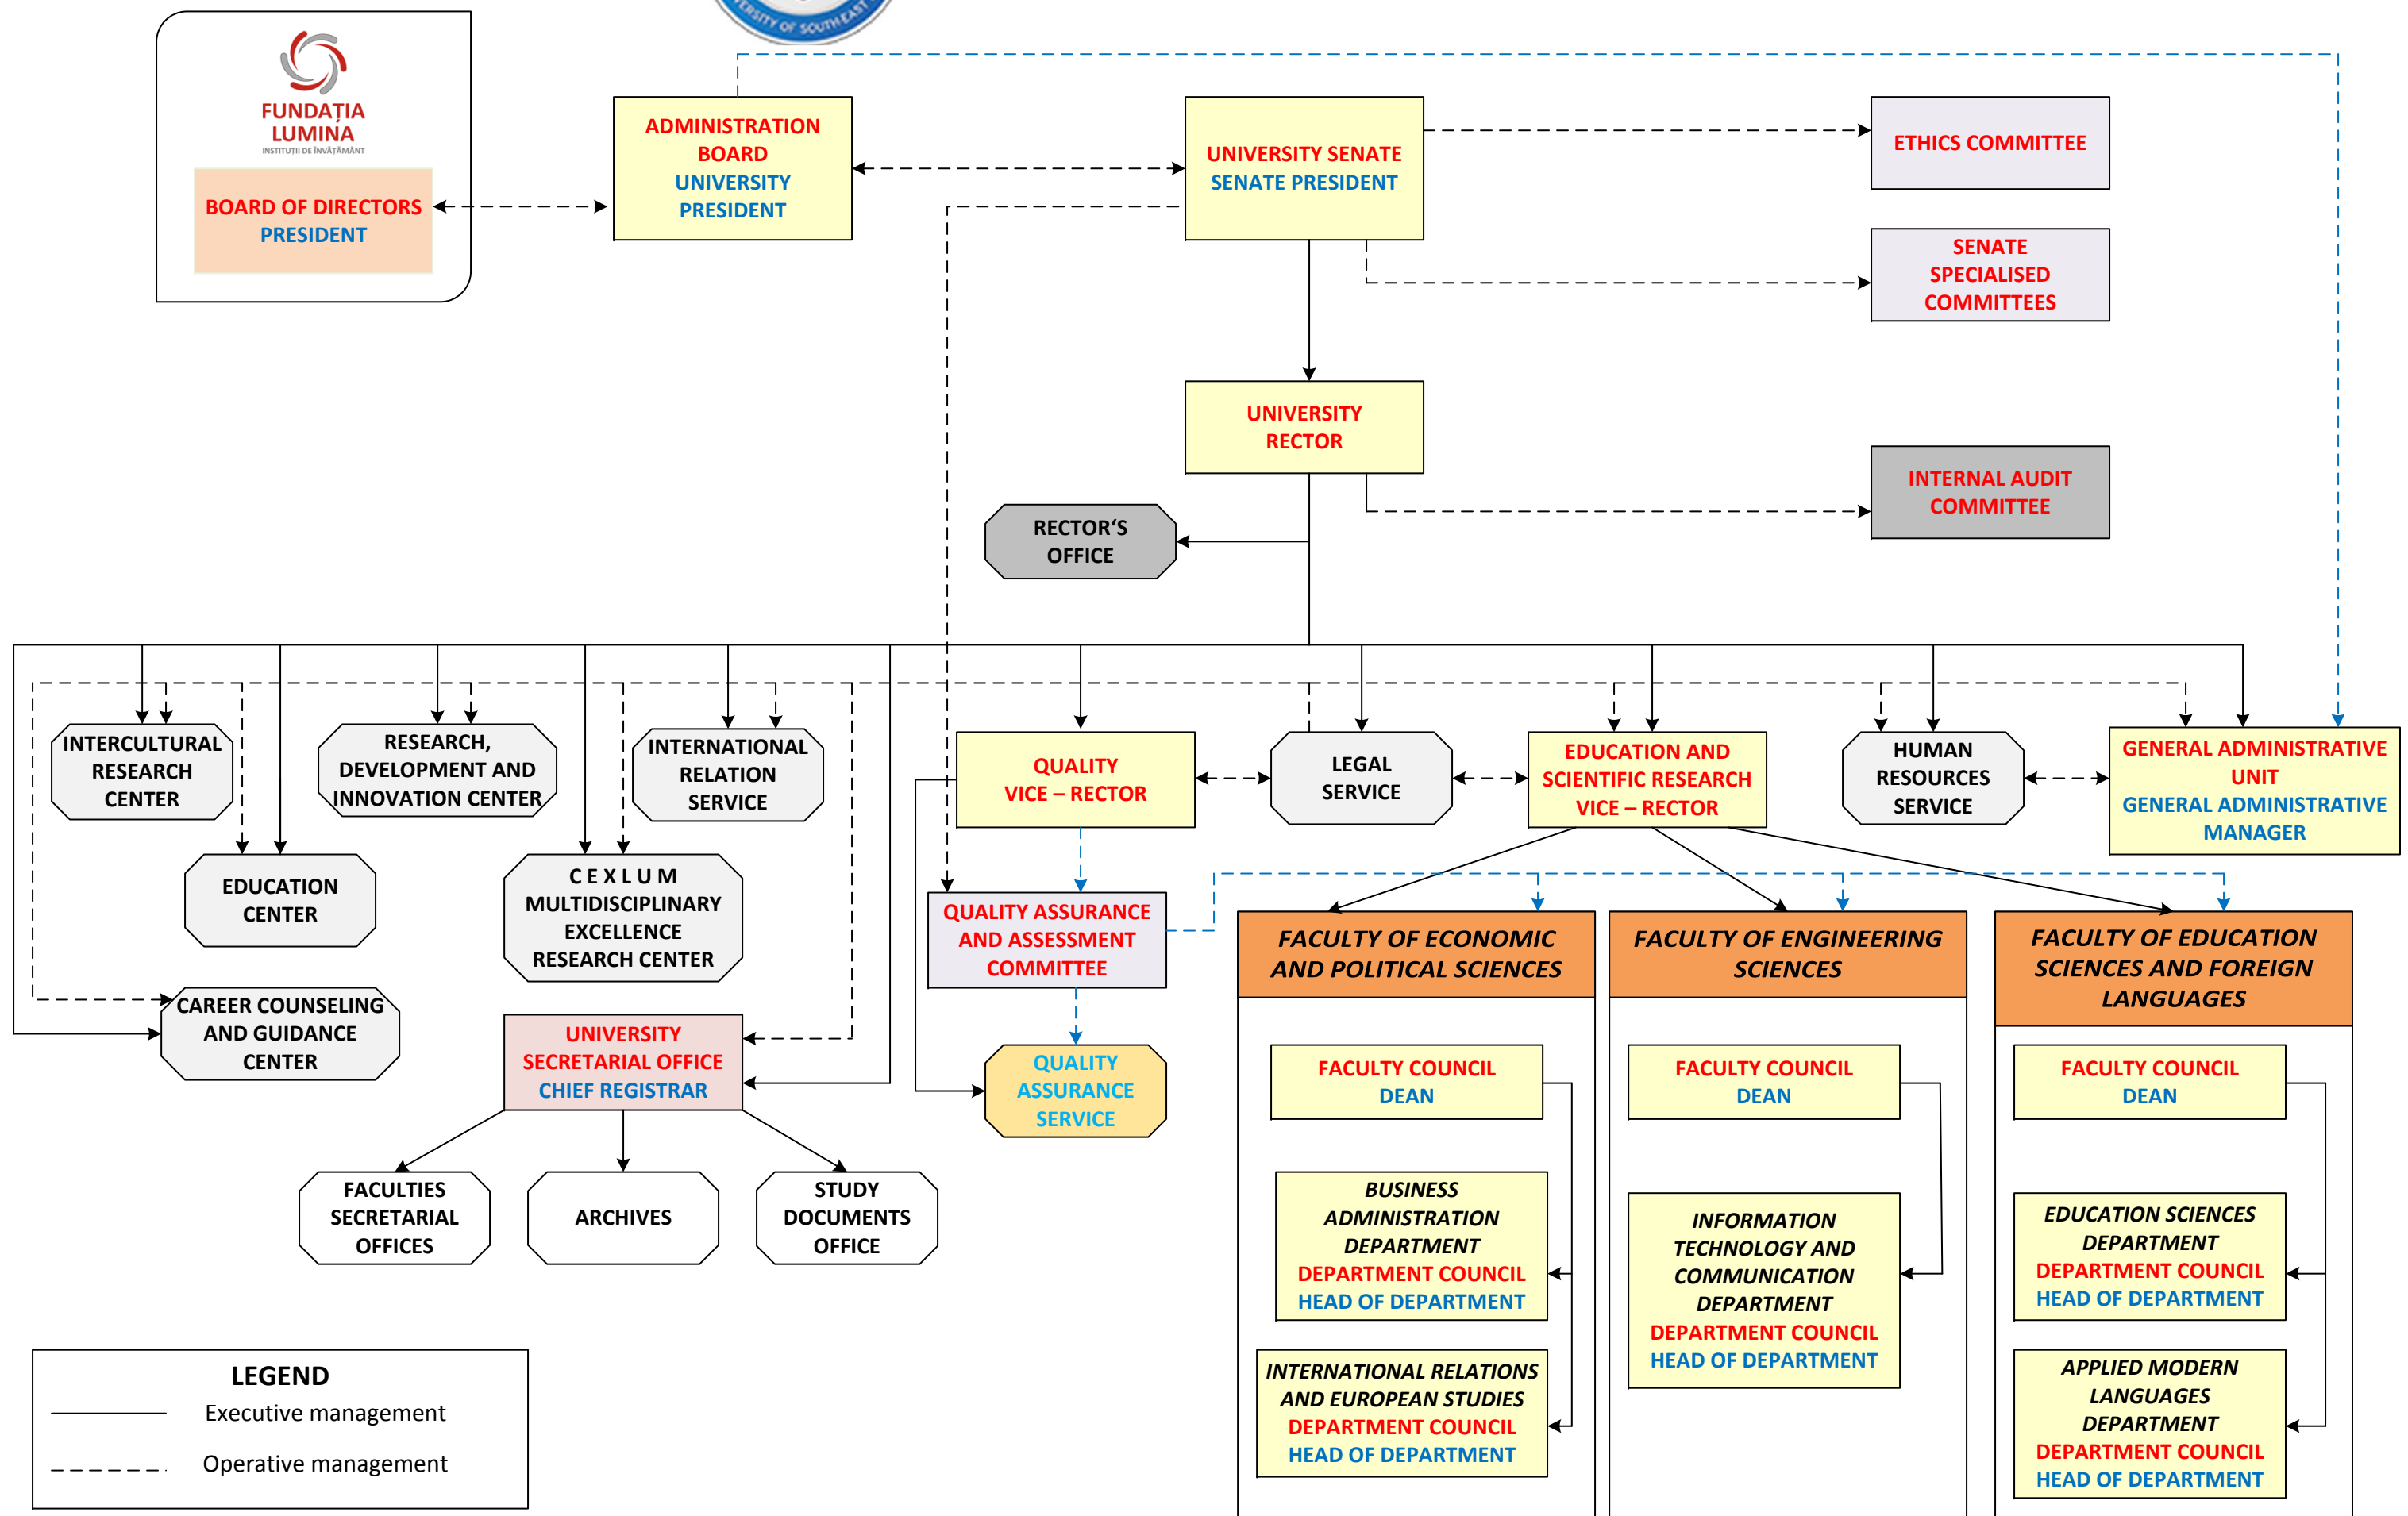

**LUMINA – THE UNIVERSITY OF SOUTH-EAST EUROPE**

**ORGANISATIONAL CHART**

- Academic structure -

**LEGEND**

- Executive management
- - - Operative management